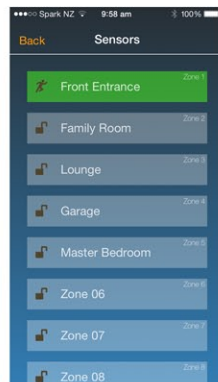

Features & Functions

- Compatible with ESL control panels when accompanied with a TRX TRANSCIEVER
- Install directly in a wall cavity, behind a switch plate or behind a power point
- 240VAC power & 240VAC switching of up to 10A
- **No visible hardware**, fits in a standard flush box

- **IR REMOTE-10 required** for multiple independent TRX MAINS devices

The TRX MAINS is best utilised with the EliteControl app. See below for more app functions

Control Arm/Disarm

Live Sensors

Live Push

History Log