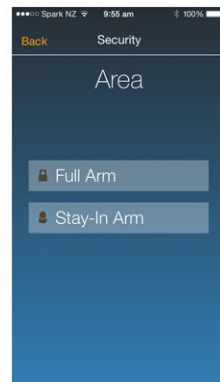

new Release

TRX MAINS

Wireless control of 230VAC appliances from almost anywhere

EliteControl Smartphone App

Remote Control

Keypad Control

Time Zone Control

Control your TRX MAINS using the EliteControl functions above

Features & Functions

- Compatible with ESL control panels when accompanied with a TRX TRANSCIEVER
- Install directly in a wall cavity, behind a switch plate or behind a power point
- 240VAC power & 240VAC switching of up to 10A
- **No visible hardware**, fits in a standard flush box

- **IR REMOTE-10 required** for multiple independent TRX MAINS devices

The TRX MAINS is best utilised with the EliteControl app. See below for more app functions

Control Arm/Disarm

Live Sensors

Live Push

History Log