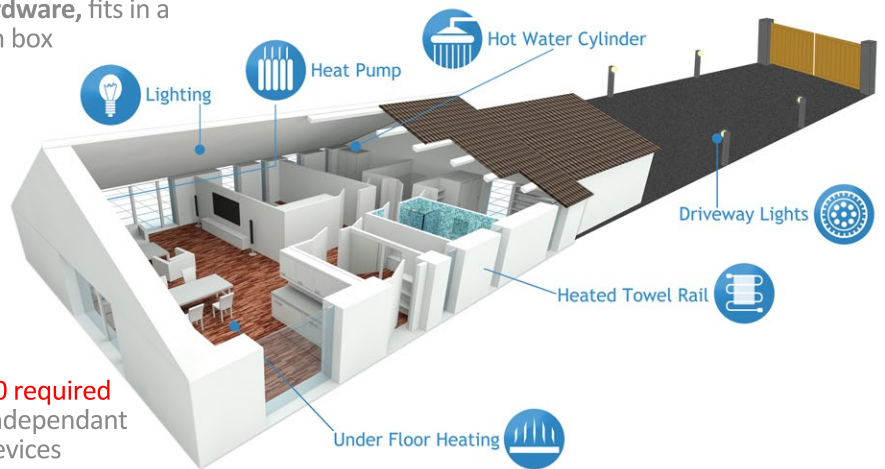

new Release

TRX MAINS

Wireless control of 230VAC appliances from almost anywhere

EliteControl Smartphone App

Remote Control

Keypad Control

Time Zone Control

Control your TRX MAINS using the EliteControl functions above

Features & Functions

- Compatible with ESL control panels when accompanied with a TRX TRANSCIEVER
- Install directly in a wall cavity, behind a switch plate or behind a power point
- 240VAC power & 240VAC switching of up to 10A
- **No visible hardware**, fits in a standard flush box

- **IR REMOTE-10 required** for multiple independent TRX MAINS devices

The TRX MAINS is best utilised with the EliteControl app. See below for more app functions

Control Arm/Disarm

Live Sensors

Live Push

History Log

Perfect for retrofit installations where cabling is not an option