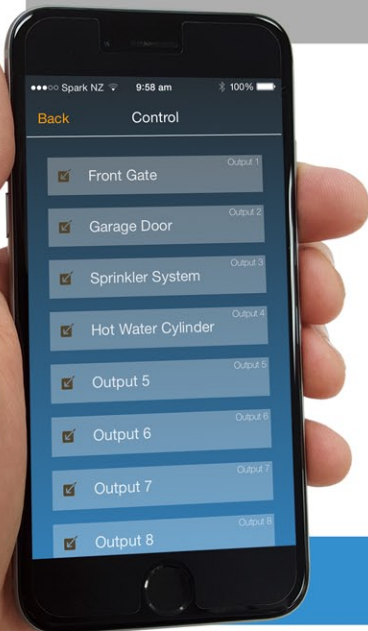

new Release

TRX MAINS

Wireless control of 230VAC appliances from almost anywhere

EliteControl Smartphone App

Remote Control

Keypad Control

Time Zone Control

Control your TRX MAINS using the EliteControl functions above

Features & Functions

- Compatible with ESL control panels when accompanied with a TRX TRANSCIEVER
- Install directly in a wall cavity, behind a switch plate or behind a power point
- 240VAC power & 240VAC switching of up to 10A
- **No visible hardware**, fits in a standard flush box

- **IR REMOTE-10 required** for multiple independent TRX MAINS devices

The TRX MAINS is best utilised with the EliteControl app. See below for more app functions

Control Arm/Disarm

Live Sensors

Live Push

History Log