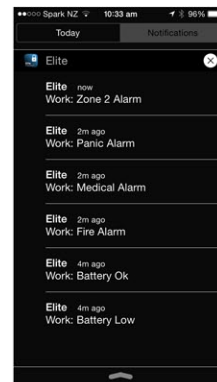

new Release

TRX MAINS

Wireless control of 230VAC appliances from almost anywhere

EliteControl Smartphone App

Remote Control

Keypad Control

Time Zone Control

Control your TRX MAINS using the EliteControl functions above

Features & Functions

- Compatible with ESL control panels when accompanied with a TRX TRANSCIEVER
- Install directly in a wall cavity, behind a switch plate or behind a power point
- 240VAC power & 240VAC switching of up to 10A
- **No visible hardware**, fits in a standard flush box

- **IR REMOTE-10 required** for multiple independent TRX MAINS devices

The TRX MAINS is best utilised with the EliteControl app. See below for more app functions

Control Arm/Disarm

Live Sensors

Live Push

History Log