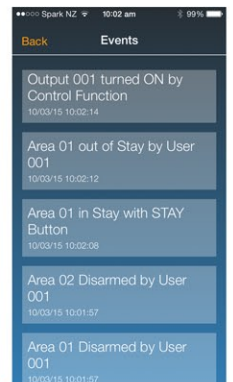

new Release

TRX MAINS

Wireless control of 230VAC appliances from almost anywhere

EliteControl Smartphone App

Remote Control

Keypad Control

Time Zone Control

Control your TRX MAINS using the EliteControl functions above

Features & Functions

- Compatible with ESL control panels when accompanied with a TRX TRANSCIEVER
- Install directly in a wall cavity, behind a switch plate or behind a power point
- 240VAC power & 240VAC switching of up to 10A
- **No visible hardware**, fits in a standard flush box

- **IR REMOTE-10 required** for multiple independent TRX MAINS devices

The TRX MAINS is best utilised with the EliteControl app. See below for more app functions

Control Arm/Disarm

Live Sensors

Live Push

History Log